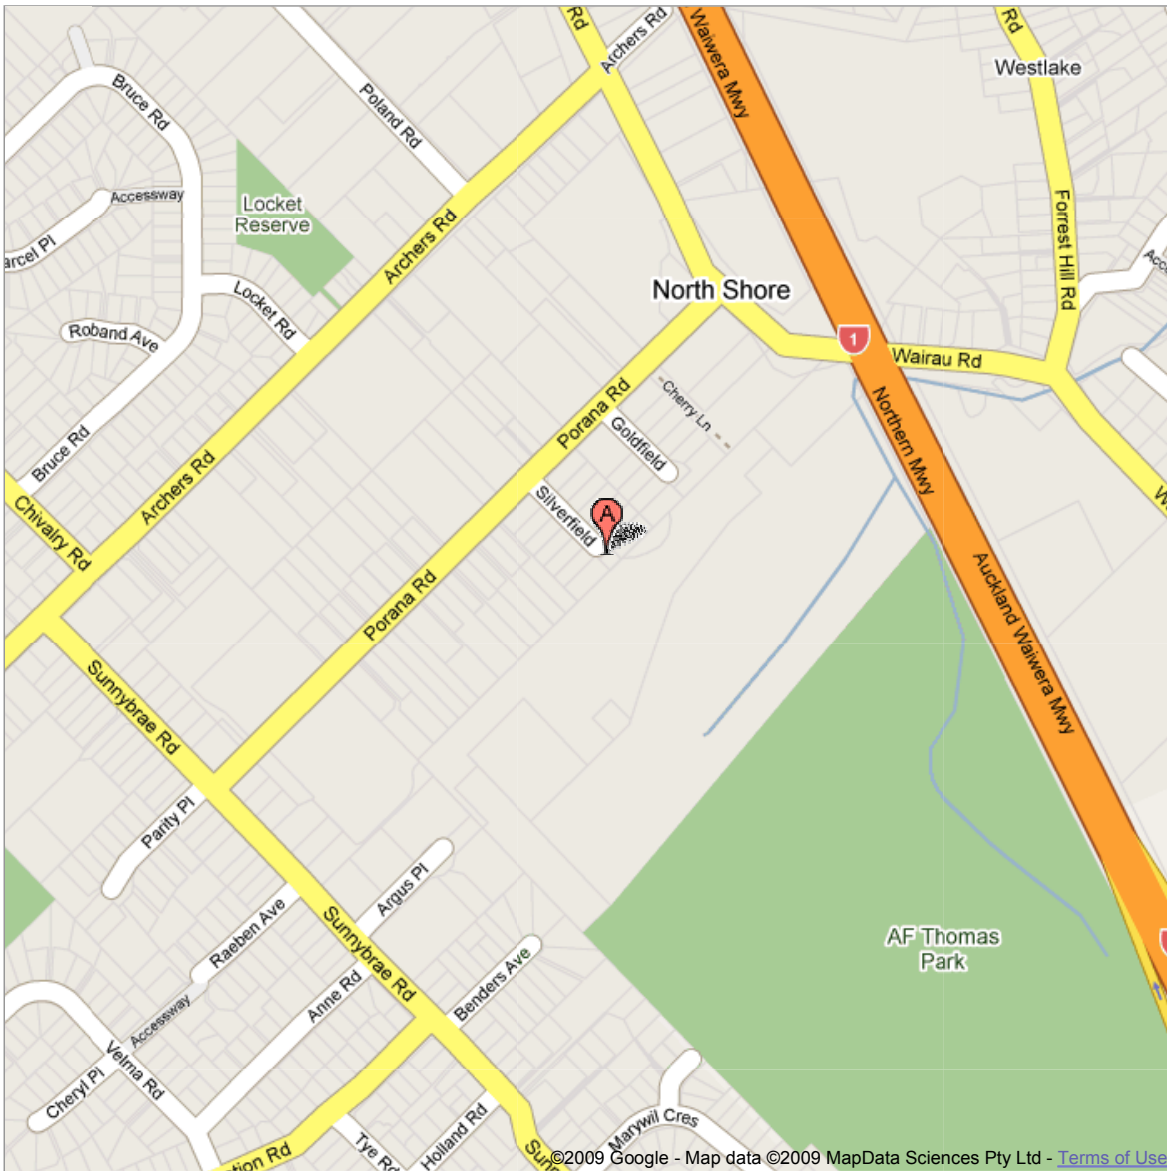

Get Google Maps on your phone  
Text the word "GMAPS" to 466453

**A. North Shore Event Centre**  
Silverfield, Glenfield 0627, Auckland -  
(09) 443 8199

Business listings provided by [Finda](#)™